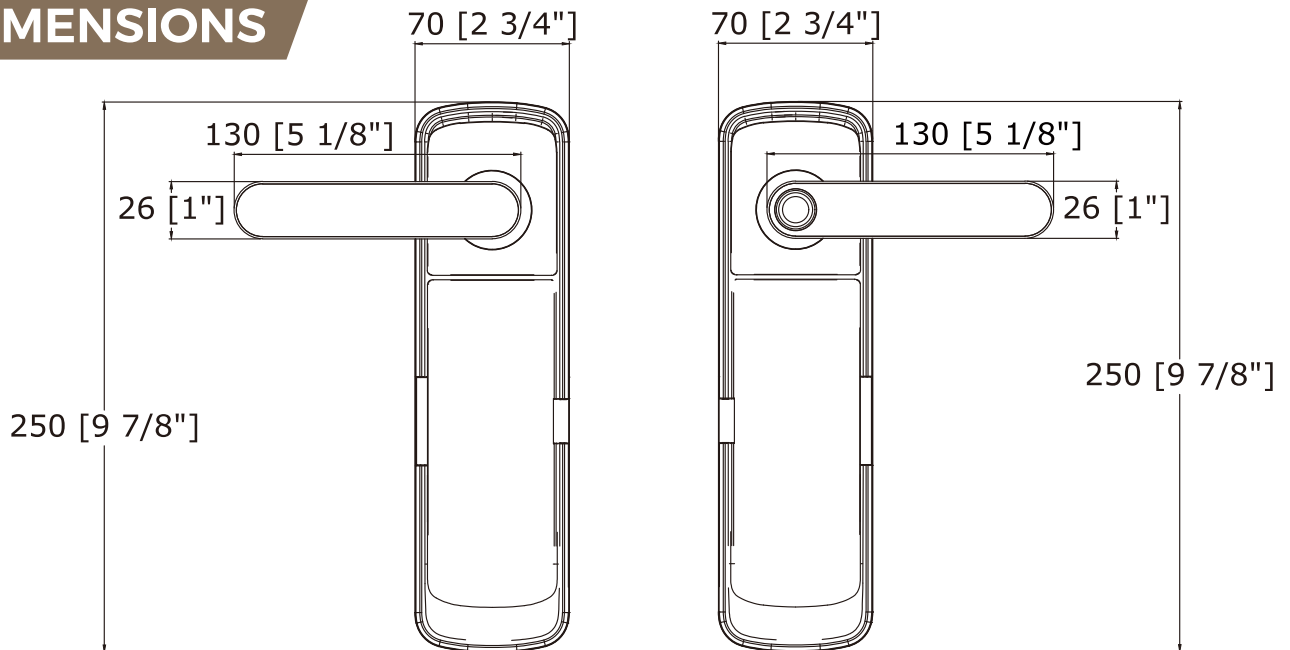

DIMENSIONS

Dimensions in [] are inches

Fingerprint

NFC

Key

Phone App
(Advanced)

9V &
USB Type C

Patented